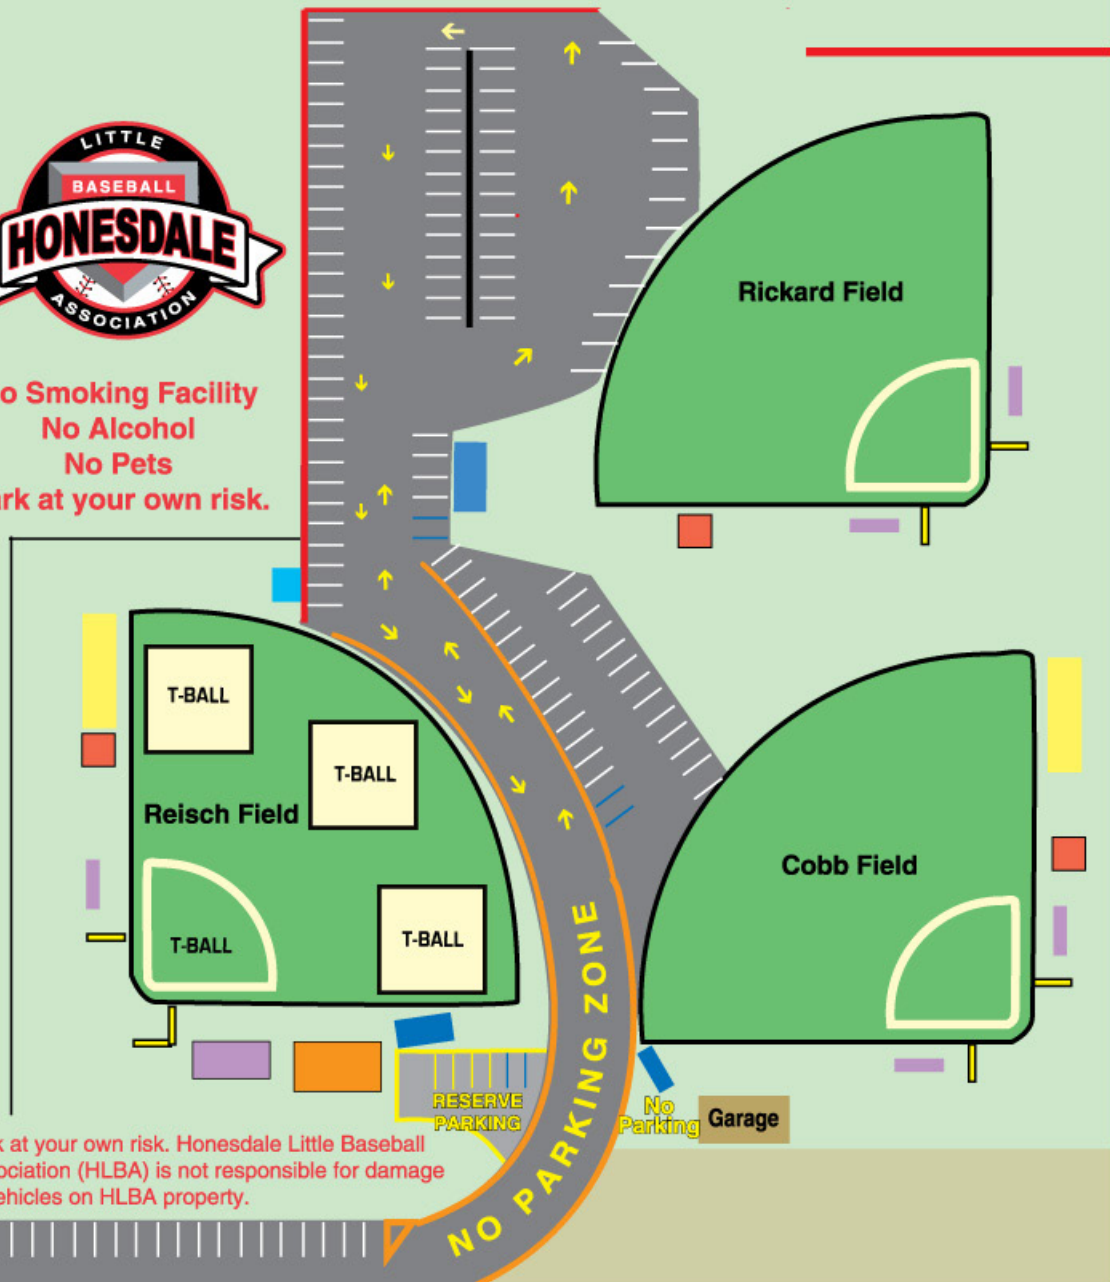

No Smoking Facility
No Alcohol
No Pets
Park at your own risk.